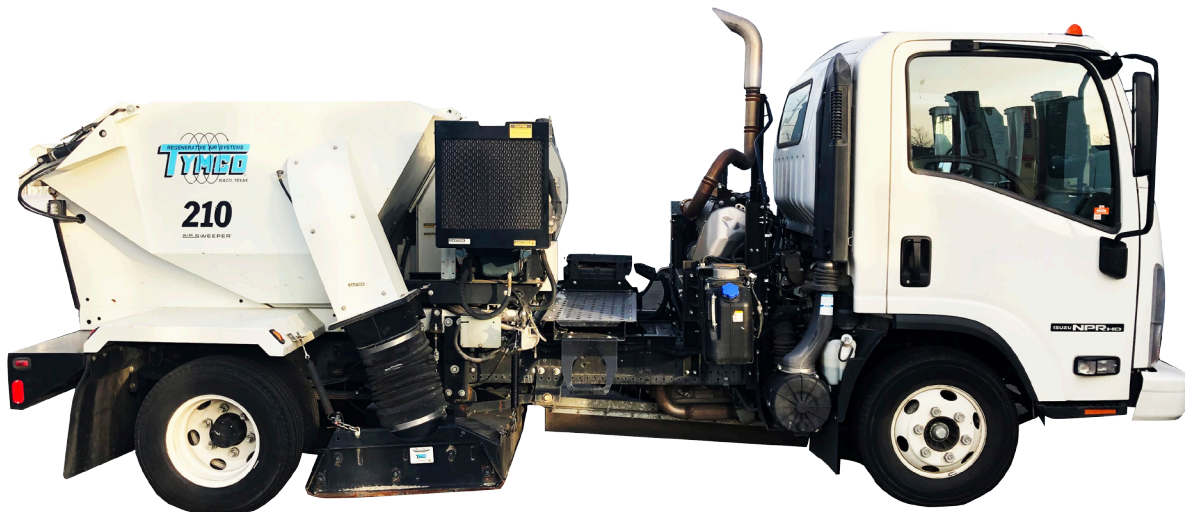

# 2016 TYMCO SWEEPER

## *Model 210*

### SWEEPER STANDARD EQUIPMENT

- Kubota V2403 MT Engine 4i
- Air Filter Pre-Cleaner
- Linear Actuator - Throttle
- Reverse Pick Up Head System
- Led Alt Warning Lights Rear
- Back Up Alarm 97 DBA
- Dust Sep c/o Plug Est Handle
- Hydraulic Oil Filter Restr. Indicator

### TRUCK INFORMATION

Make/Model: 2016 ISUZU 14,500 GVW