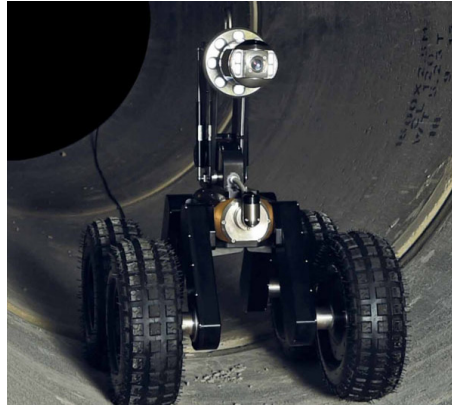

- Controller w/ Integrated Joysticks, Internal Battery, 128 GB Memory, USB Ethernet Ports
- Powered Drum w/ 1000' of Cable, Automated Cable Assisting and Layering. Swivel Connector, P354 Crawler (Non Steerable) Single Motor System w/ Integrated Sonde, Works in Pipes 4" (100 mm) – 12" (305 mm)
- **P356** Crawler (Steerable) Dual Motor System w/ Integrated Sonde, Works in Pipes 8" (200 mm) to 36" (900 mm)
- Pan and Tilt Camera w/ Zoom
- Fixed Elevator Assembly
- Powered Elevator for Centered Inspections to 12" (305 mm) to 36" (900 mm)
- Cradle for Centred Inspections to 60" (1524 mm)
- Deployment Kit – Poles and Straps for both the P354 AND P356 Crawler and Powered Elevator
- Pendant Controller
- 8 Watt Lighthouse for 15" Pipes and Up
- Small Wheel Set x 2 – 4 Hard and 4 Soft Tires (P354 4" – 6" and P356 6" – 8")
- Medium Wheel Set x 2 – 8 Hard Complete Set of Wheels (P354 6" – 8" and P356 8" – 15")
- Large Wheel Set x 2 – 8 Pneumatic w/4 Double Wheel Spacers
- Abrasive Wheel Set – 4 Abrasive Wheels w/ Spacers
- Accessory Bag
- WINCAN Compatible

Crawlers

The two crawlers enable you to center your camera across a wide range of pipe sizes.

Auxiliary lighthouse for additional light in large or dark pipes

P356 crawler
Center in pipes from 6"/150mm to 60"/1500mm